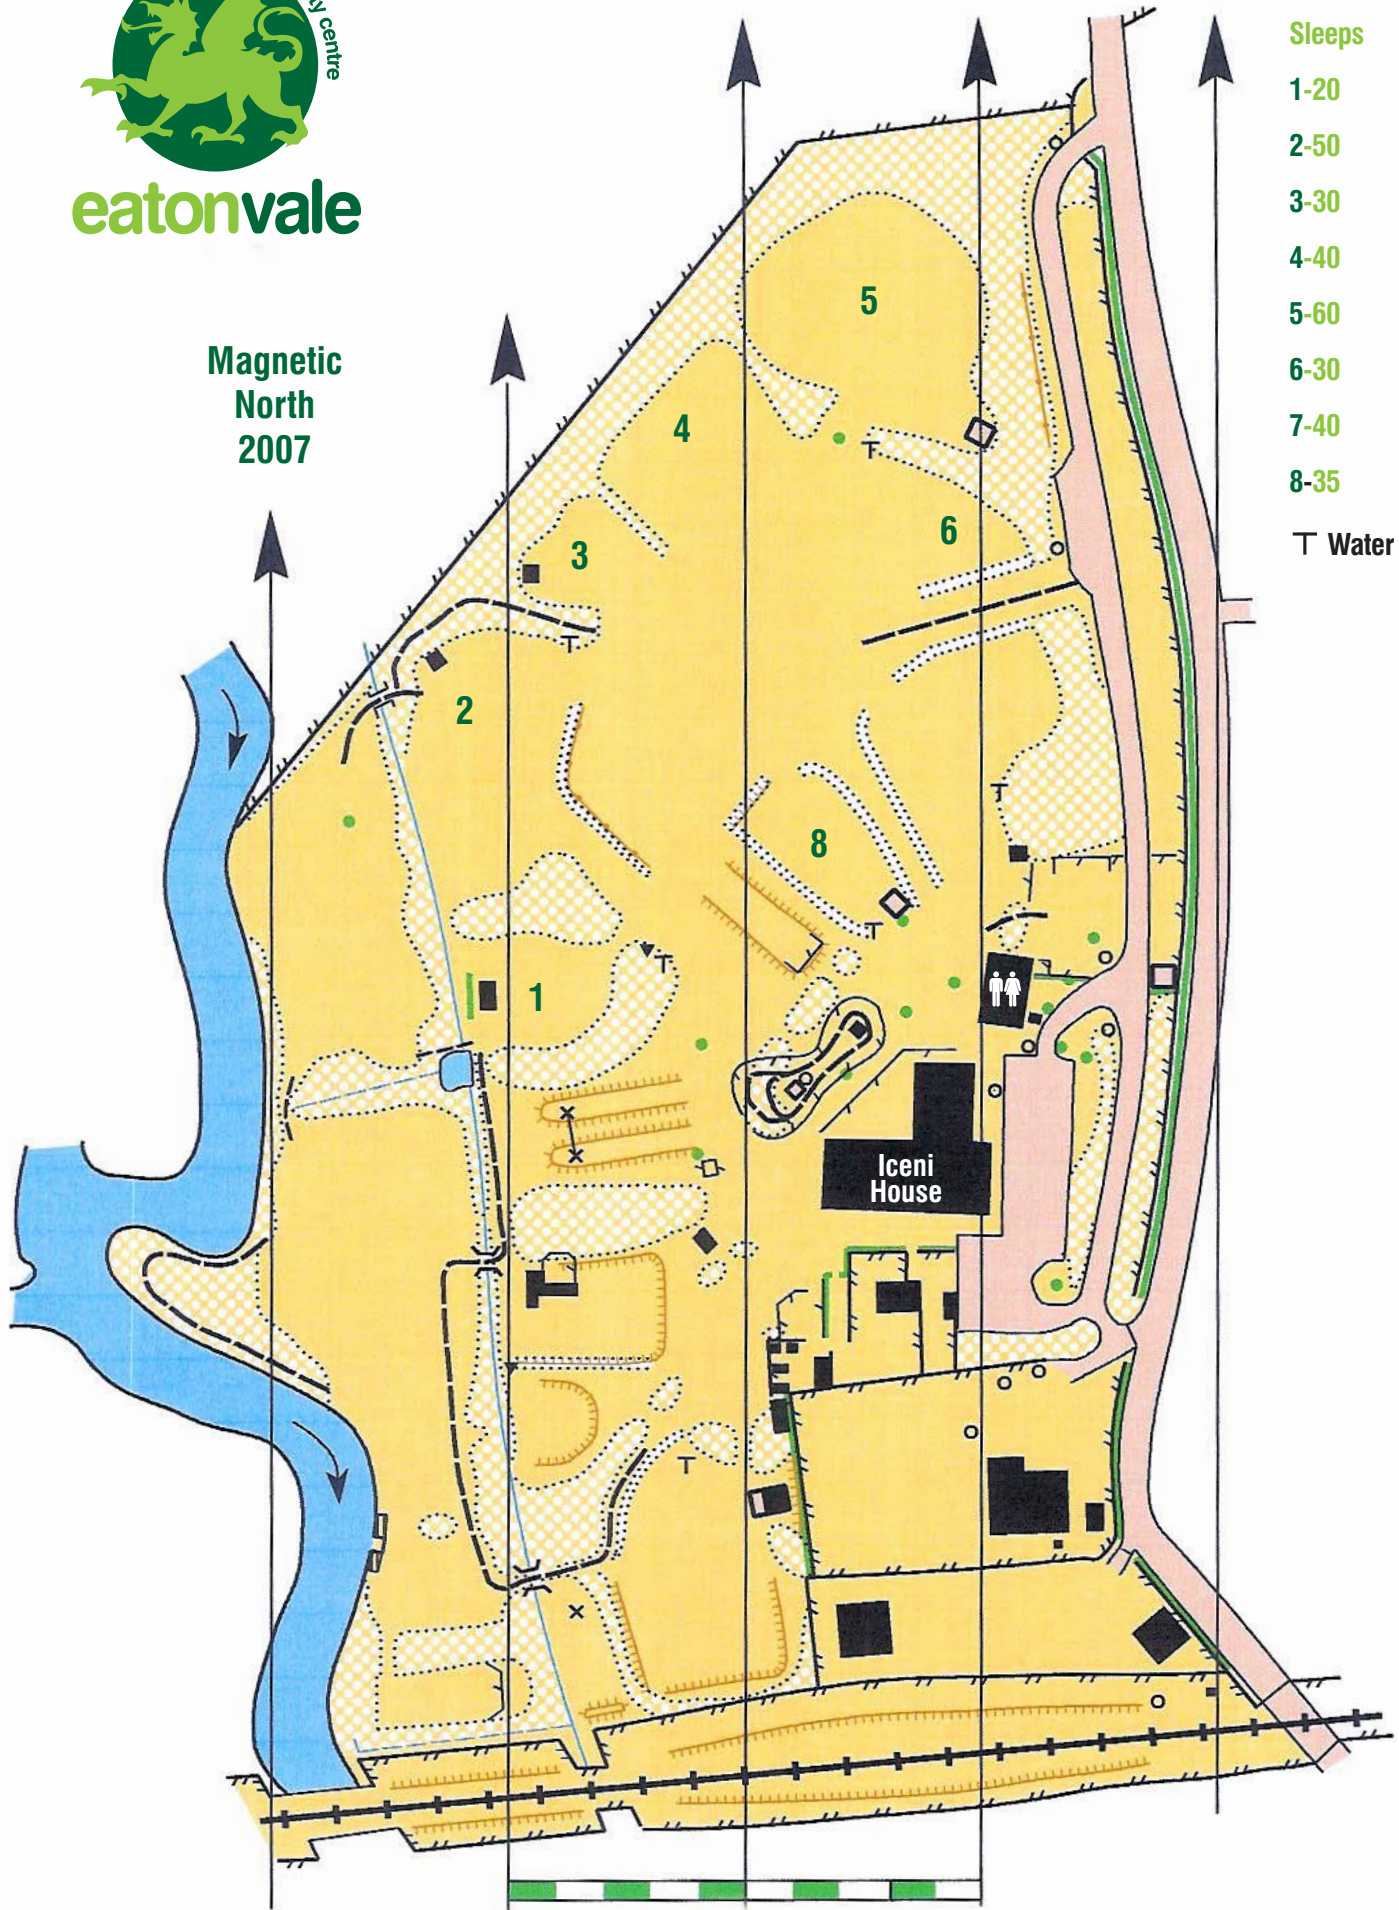

Magnetic North  
2007

- Sleeps
- 1-20
  - 2-50
  - 3-30
  - 4-40
  - 5-60
  - 6-30
  - 7-40
  - 8-35
- T Water Point

0 50 100m  
1.5cm represents 25m